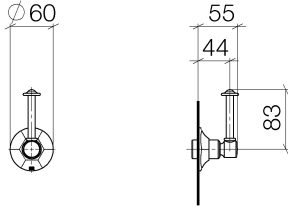

ST 060 401 0371

- rosette Ø 60 mm
- head part with cut-to-length spindle and sleeve

Individual components of this set

You need the following components for this set

1x 11 170 370-08

1x 36 608 371-08

# MADISON Wall valve clockwise closing 3/4" - Platinum

MADISON

ST 060 401 0371

# MADISON Wall valve clockwise closing 3/4" - Platinum

---

MADISON

ST 060 401 0371

Certificates

IAPMO\_4976 (1). WRAS\_2010066.

Spare parts list

No.	Item Number	Name	Quantity used	Delivery time
1	90 90 03 127 00 90	top	1	2
2	09 23 10 125-00	nut	1	10
3	90 14 10 063 00 90	seal	1	2
4	09 27 37 102-08	rosette	1	40
5	09 30 30 069 90	screw	1	2
6	09 30 11 194 90	disc	1	2
7	09 18 30 007-08	sleeve	1	60
8	90 28 10 030 00 90	ring	1	2
9	09 12 12 064-08	base	1	60
10	90 14 15 021 00 90	ring	1	2
11	09 21 02 161-08	cover	1	40
12	09 20 37 101-08	handle	1	40
13	09 20 37 001-08	handle	1	40
14	09 28 22 013 90	pipe	1	2
15	11 170 370-08	MADISON Lever insert - Platinum	1	40
16	09 30 30 062-08	screw	1	40