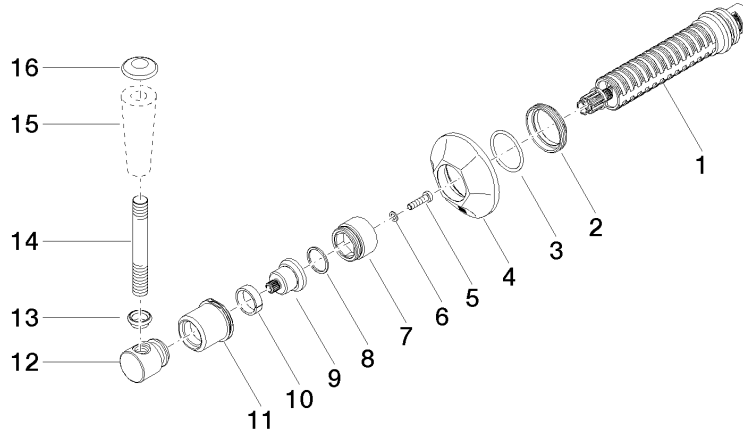

ST 060 401 0371

- rosette Ø 60 mm
- head part with cut-to-length spindle and sleeve

Individual components of this set

You need the following components for this set

1x 11 170 370-08

1x 36 608 371-08

# MADISON Wall valve clockwise closing 3/4" - Platinum

---

MADISON

ST 060 401 0371

Certificates

IAPMO\_4976 (1). WRAS\_2010066.

Spare parts list

No.	Item Number	Name	Quantity used	Delivery time
1	90 90 03 127 00 90	top	1	2
2	09 23 10 125-00	nut	1	10
3	90 14 10 063 00 90	seal	1	2
4	09 27 37 102-08	rosette	1	40
5	09 30 30 069 90	screw	1	2
6	09 30 11 194 90	disc	1	2
7	09 18 30 007-08	sleeve	1	60
8	90 28 10 030 00 90	ring	1	2
9	09 12 12 064-08	base	1	60
10	90 14 15 021 00 90	ring	1	2
11	09 21 02 161-08	cover	1	40
12	09 20 37 101-08	handle	1	40
13	09 20 37 001-08	handle	1	40
14	09 28 22 013 90	pipe	1	2
15	11 170 370-08	MADISON Lever insert - Platinum	1	40
16	09 30 30 062-08	screw	1	40